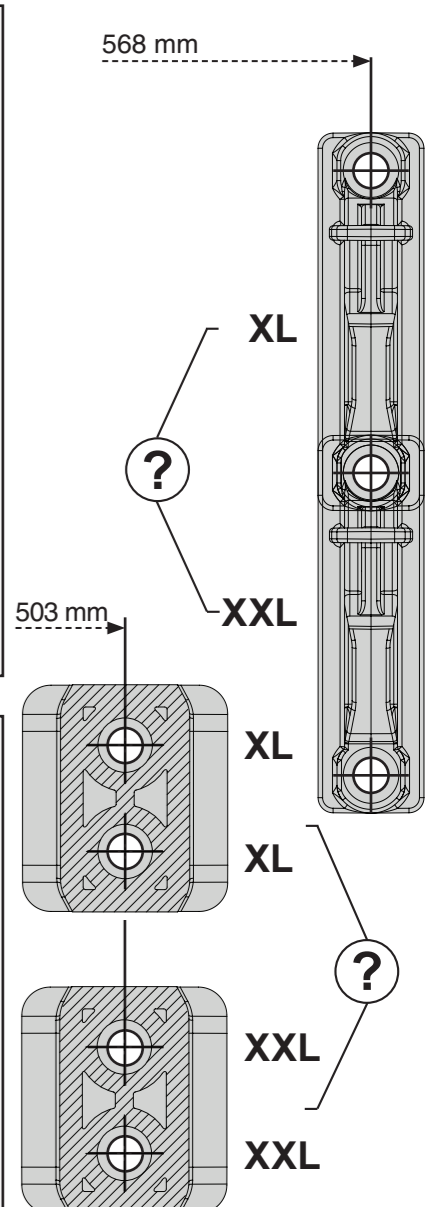

X mm

A

X mm

We reserve the right to make changes.