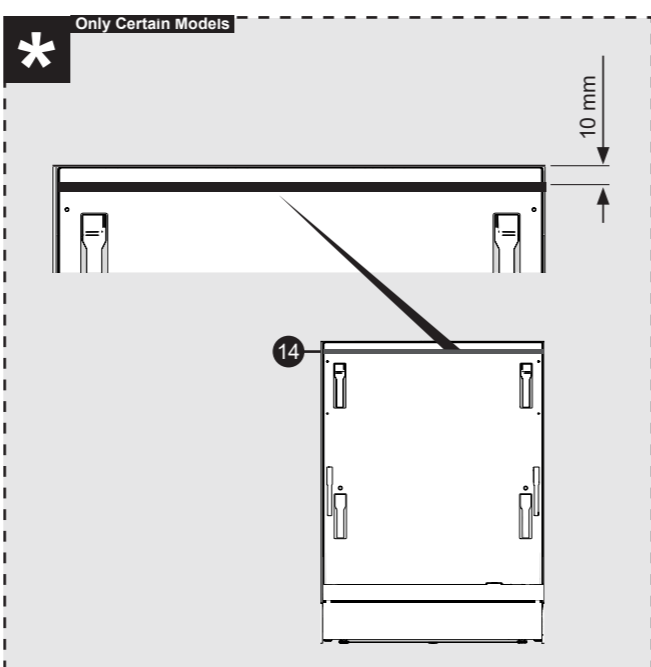

X mm

A

X mm

We reserve the right to make changes.