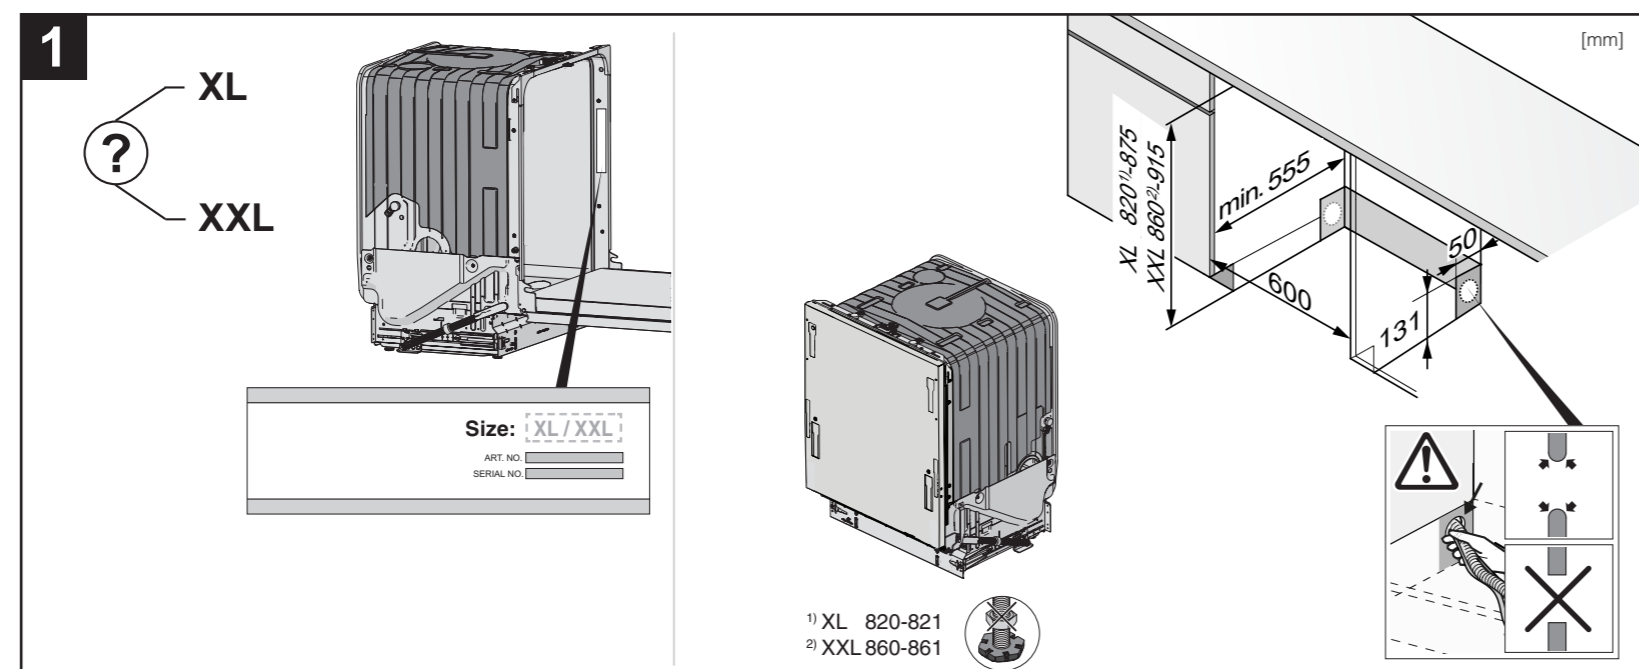

X mm

A

X mm

We reserve the right to make changes.