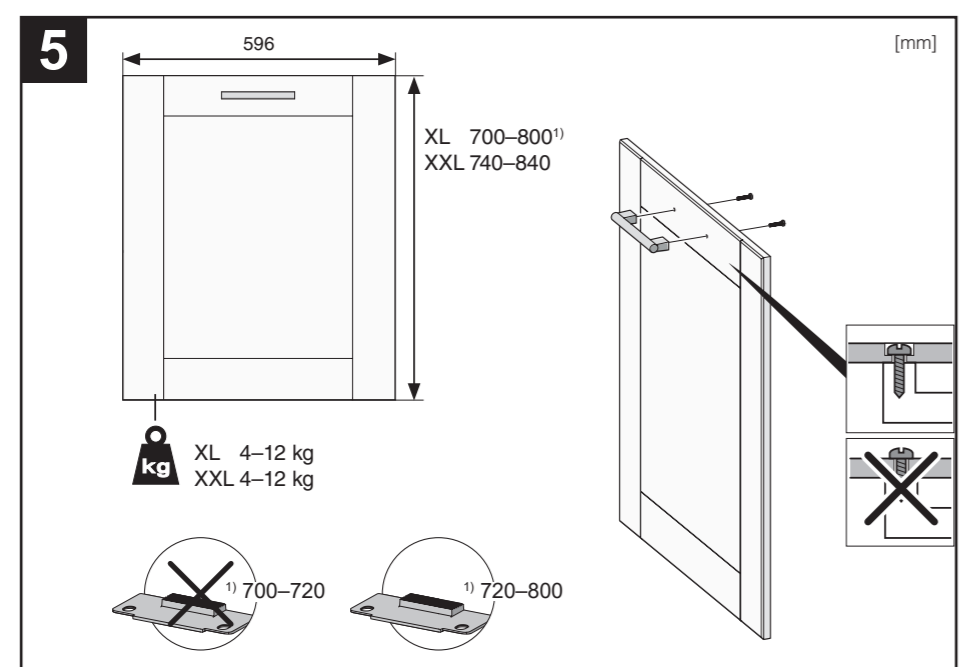

X mm

A

X mm

We reserve the right to make changes.