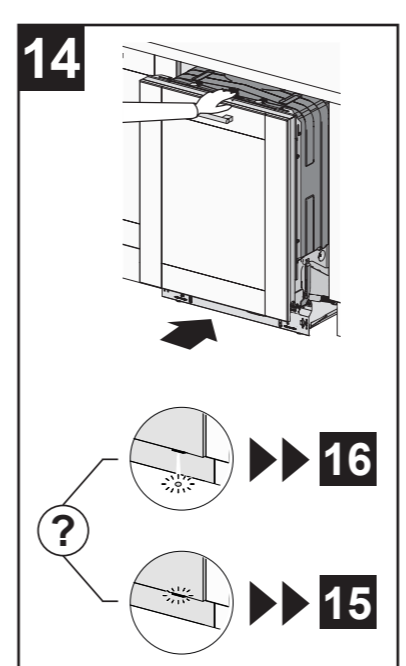

X mm

A

X mm

We reserve the right to make changes.