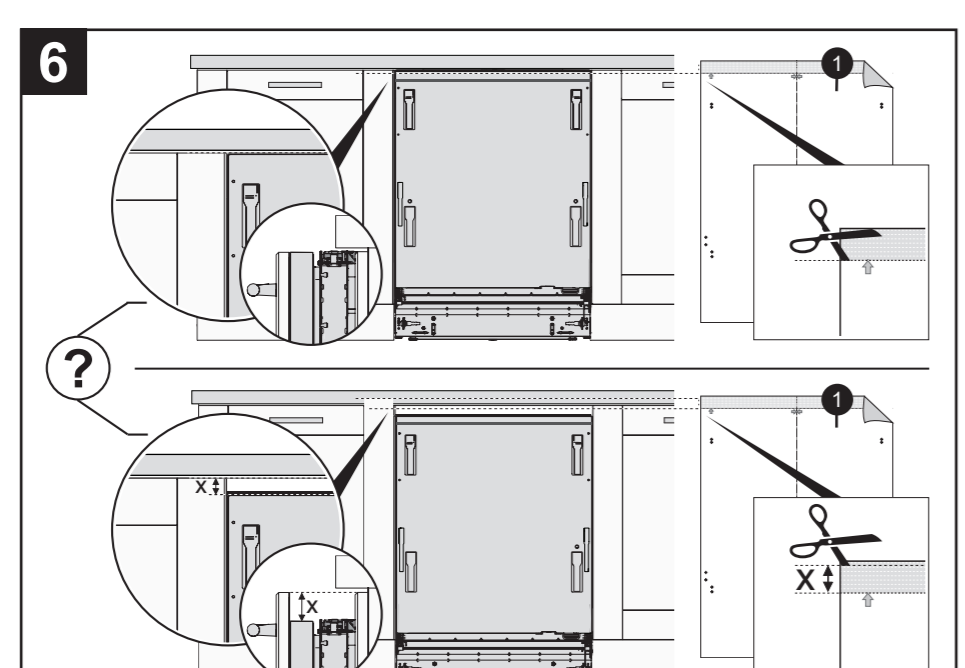

X mm

A

X mm

We reserve the right to make changes.