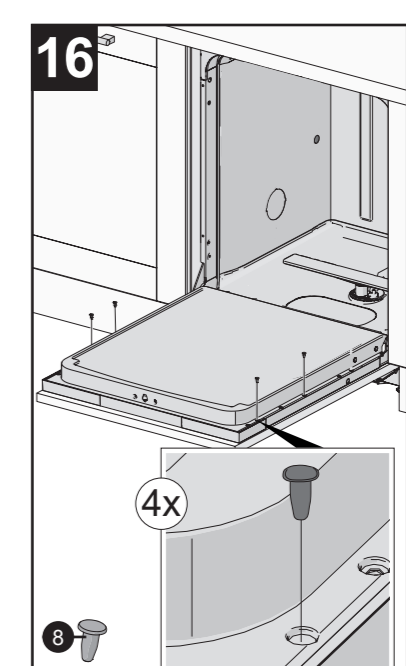

X mm

A

X mm

We reserve the right to make changes.