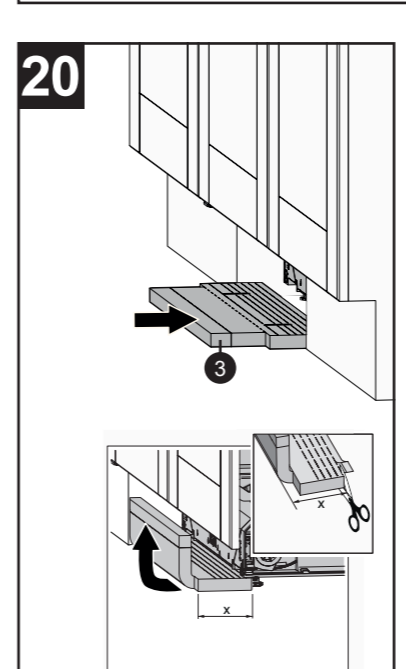

X mm

A

X mm

We reserve the right to make changes.