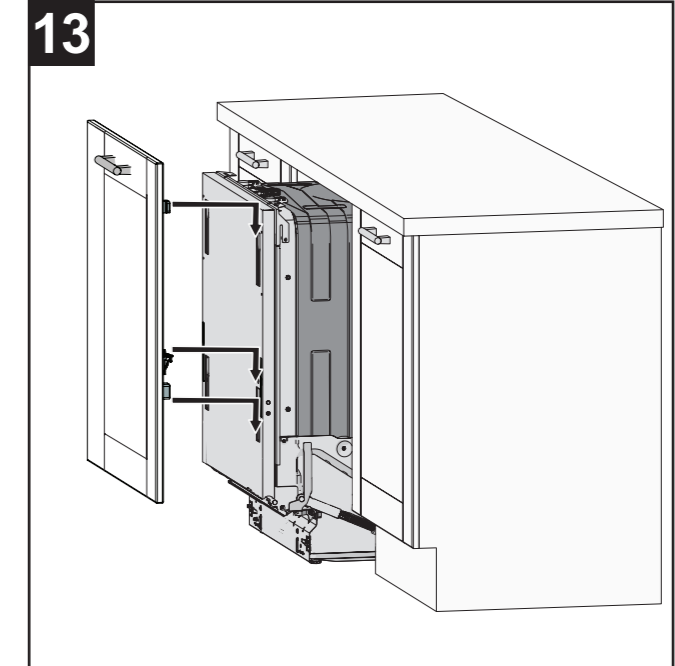

X mm

A

X mm

We reserve the right to make changes.