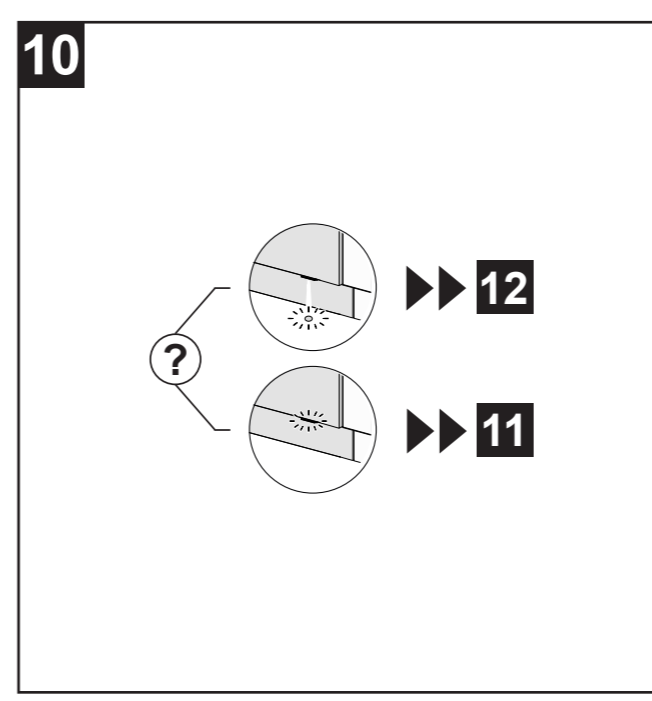

X mm

A

X mm

We reserve the right to make changes.