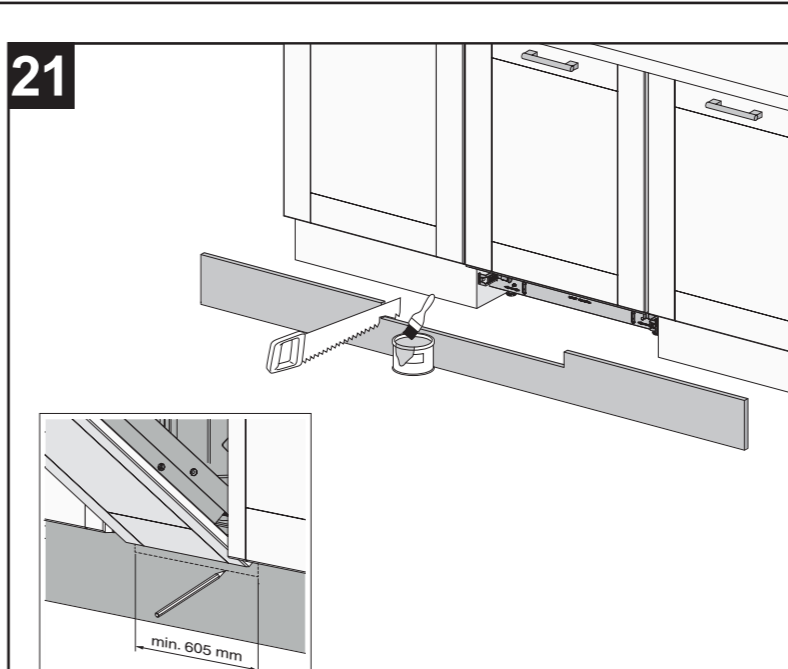

X mm

A

X mm

We reserve the right to make changes.