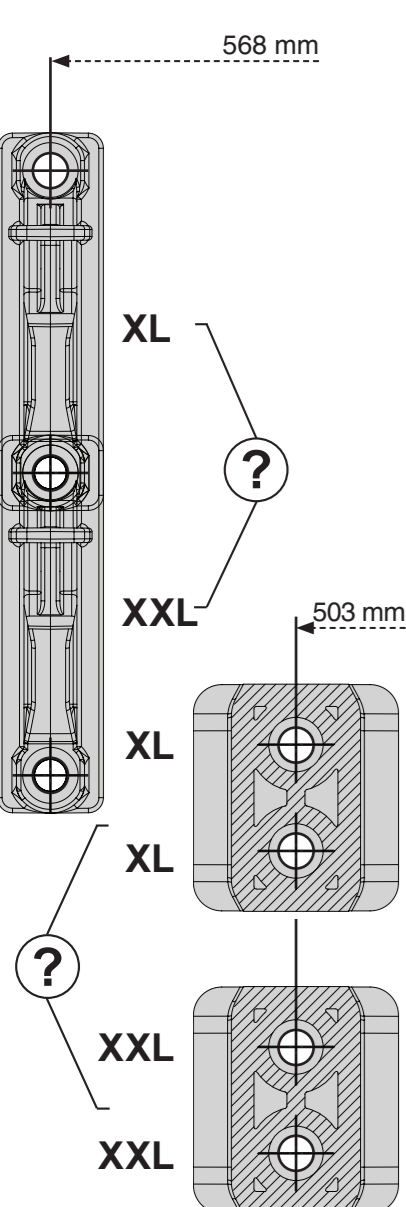

X mm

A

X mm

We reserve the right to make changes.