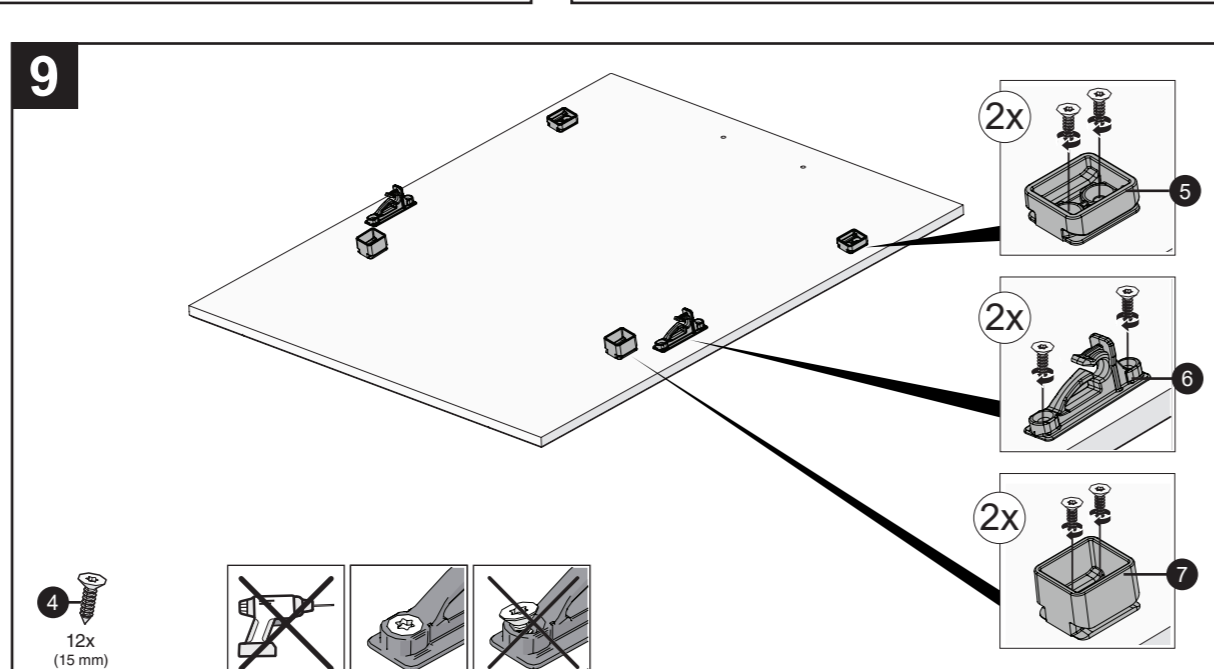

X mm

A

X mm

We reserve the right to make changes.