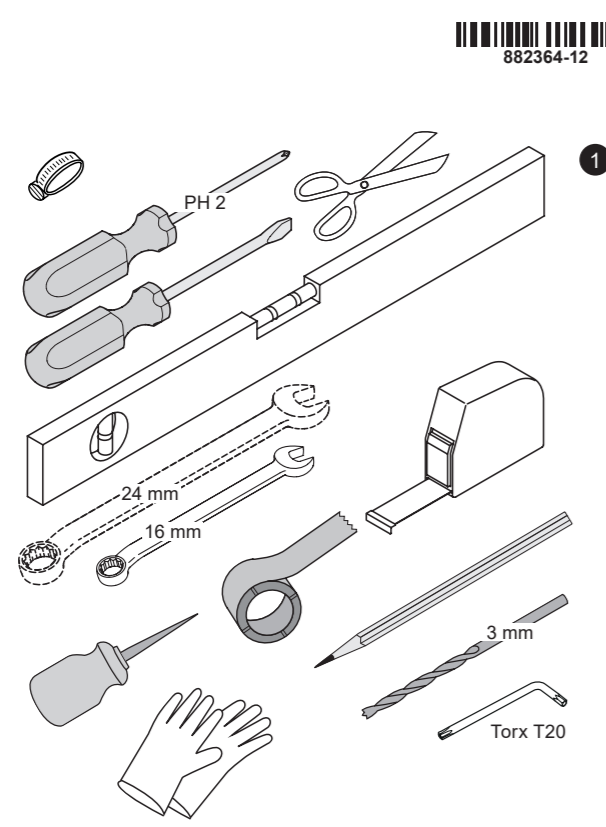

X mm

A

X mm

We reserve the right to make changes.