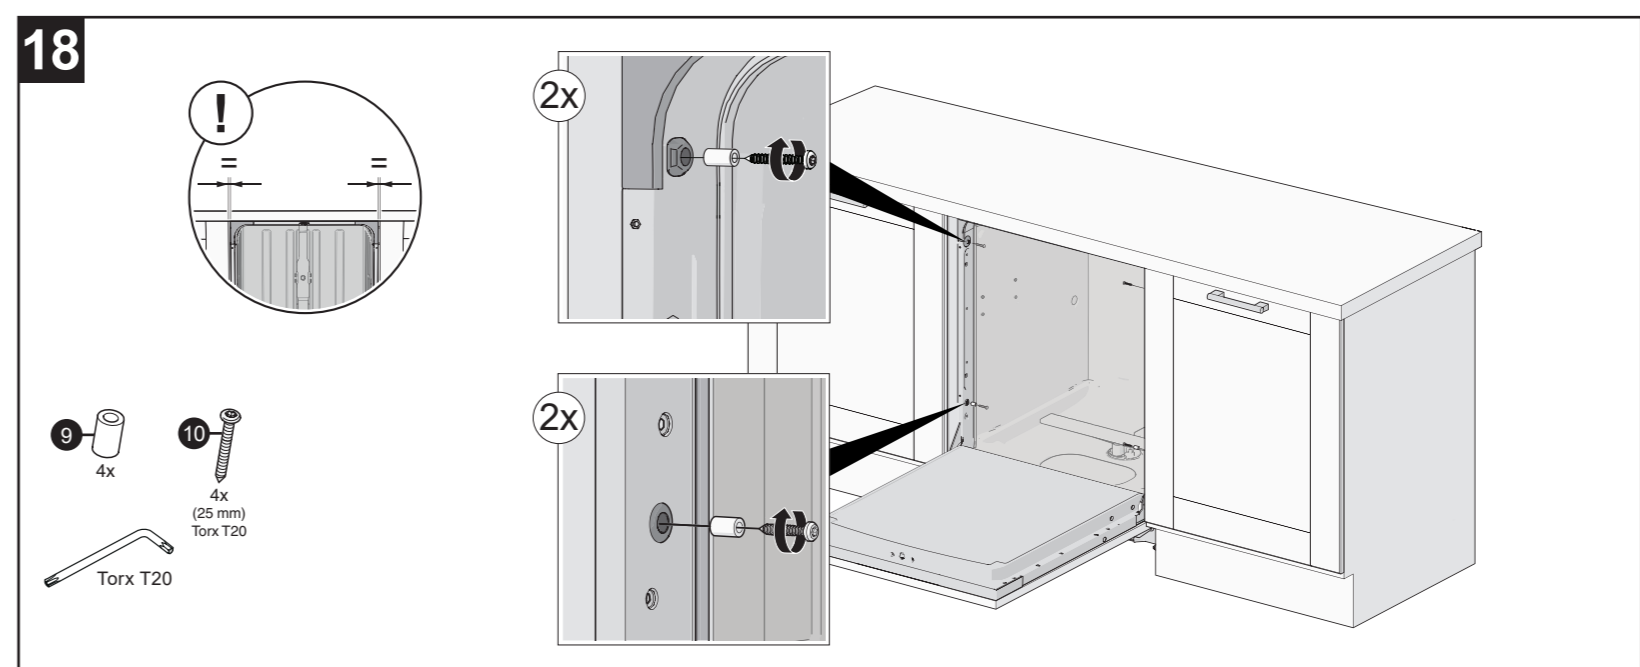

X mm

A

X mm

We reserve the right to make changes.