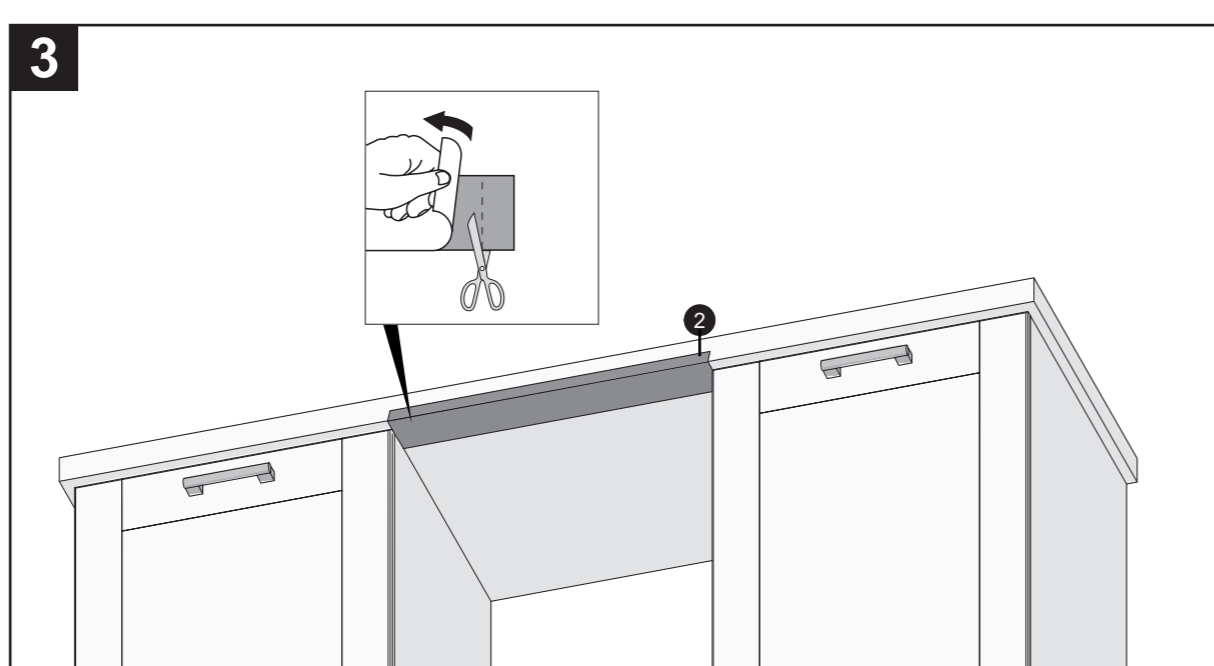

X mm

A

X mm

We reserve the right to make changes.