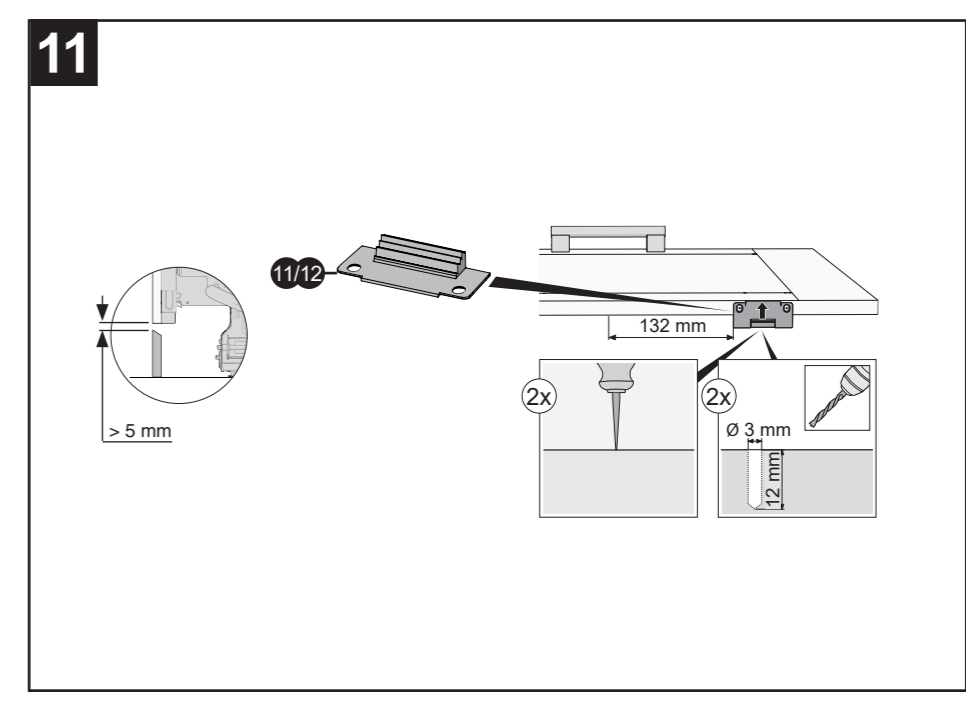

X mm

A

X mm

We reserve the right to make changes.