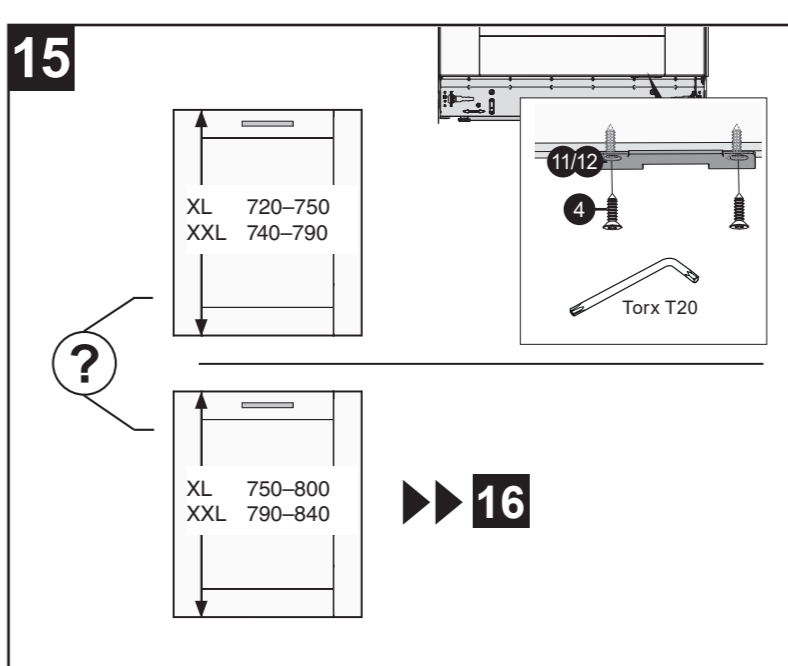

X mm

A

X mm

We reserve the right to make changes.