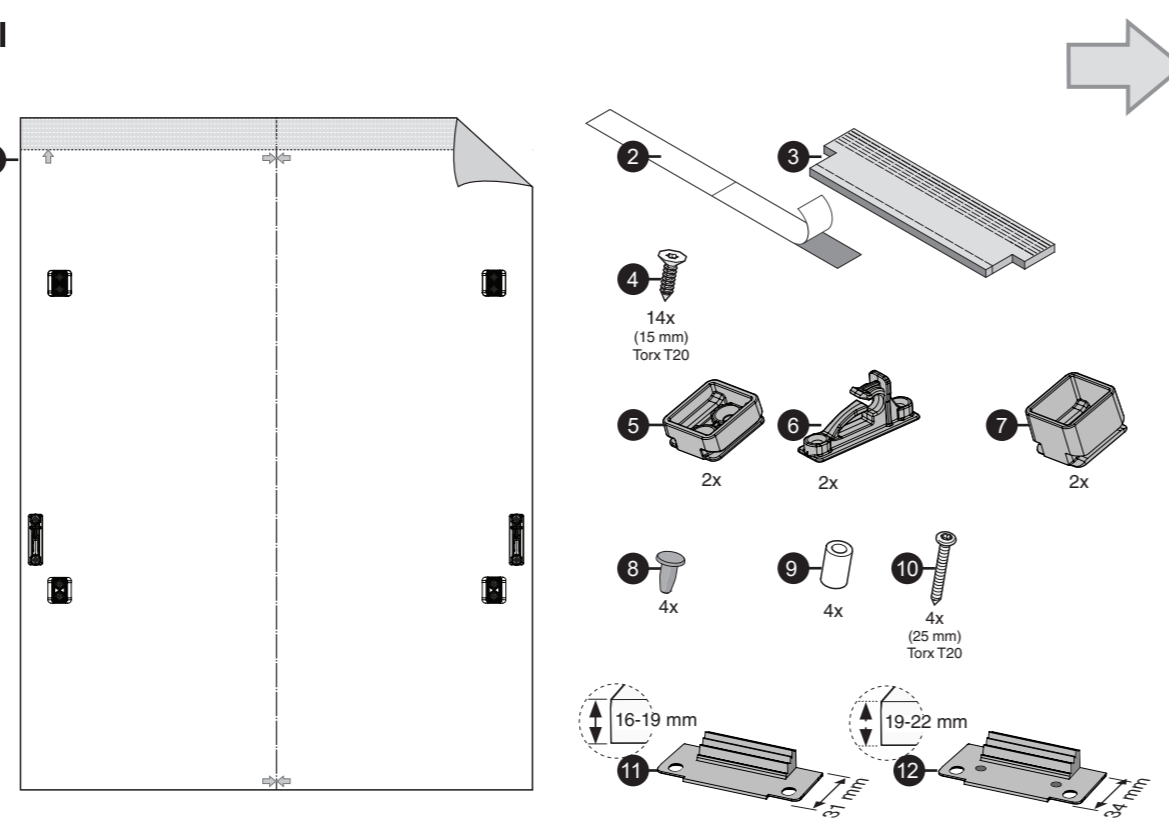

X mm

A

X mm

We reserve the right to make changes.