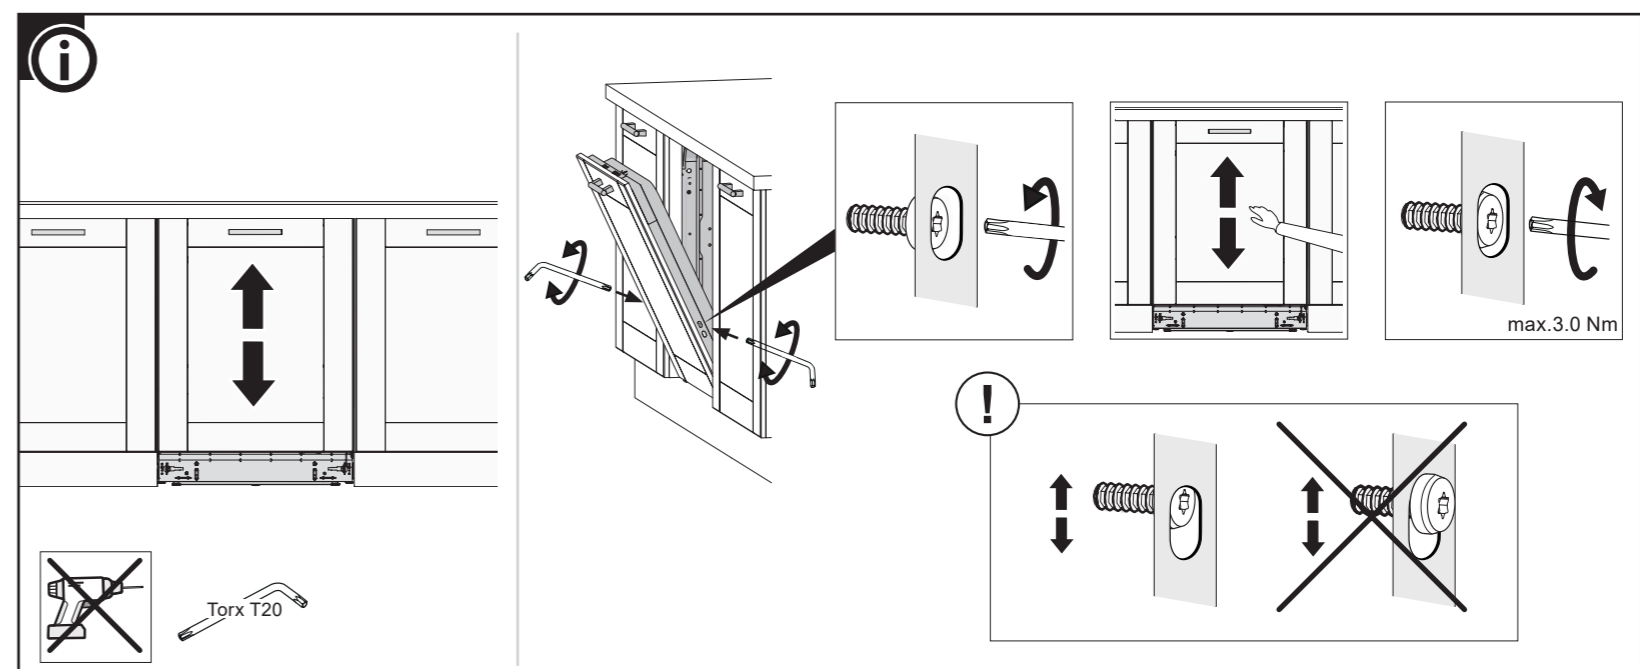

X mm

A

X mm

We reserve the right to make changes.