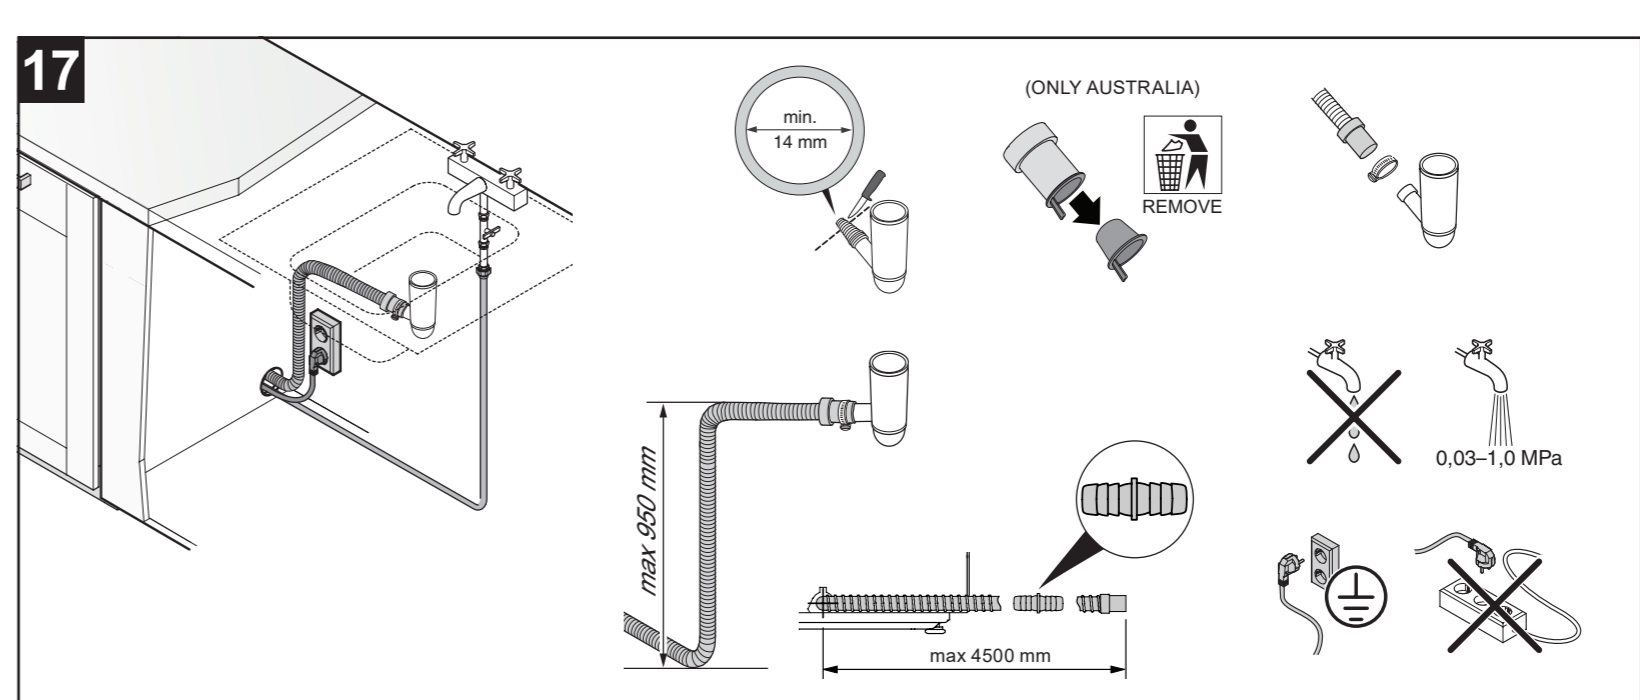

X mm

A

X mm

We reserve the right to make changes.