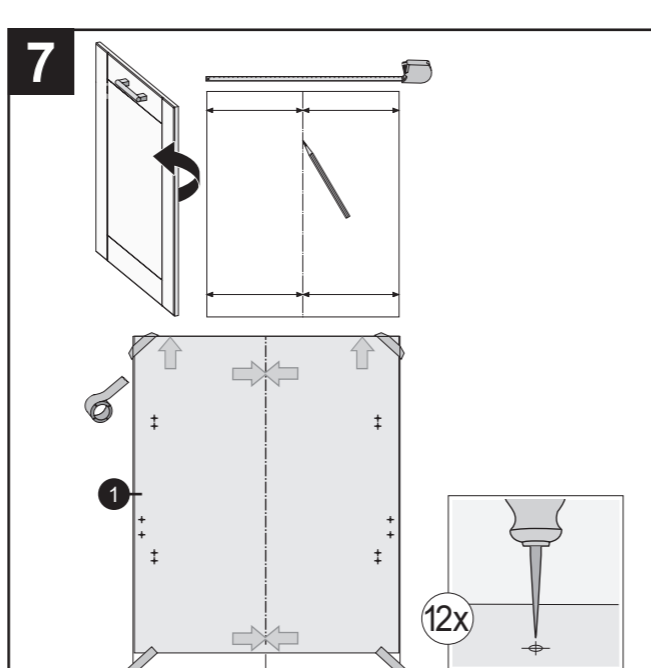

X mm

A

X mm

We reserve the right to make changes.