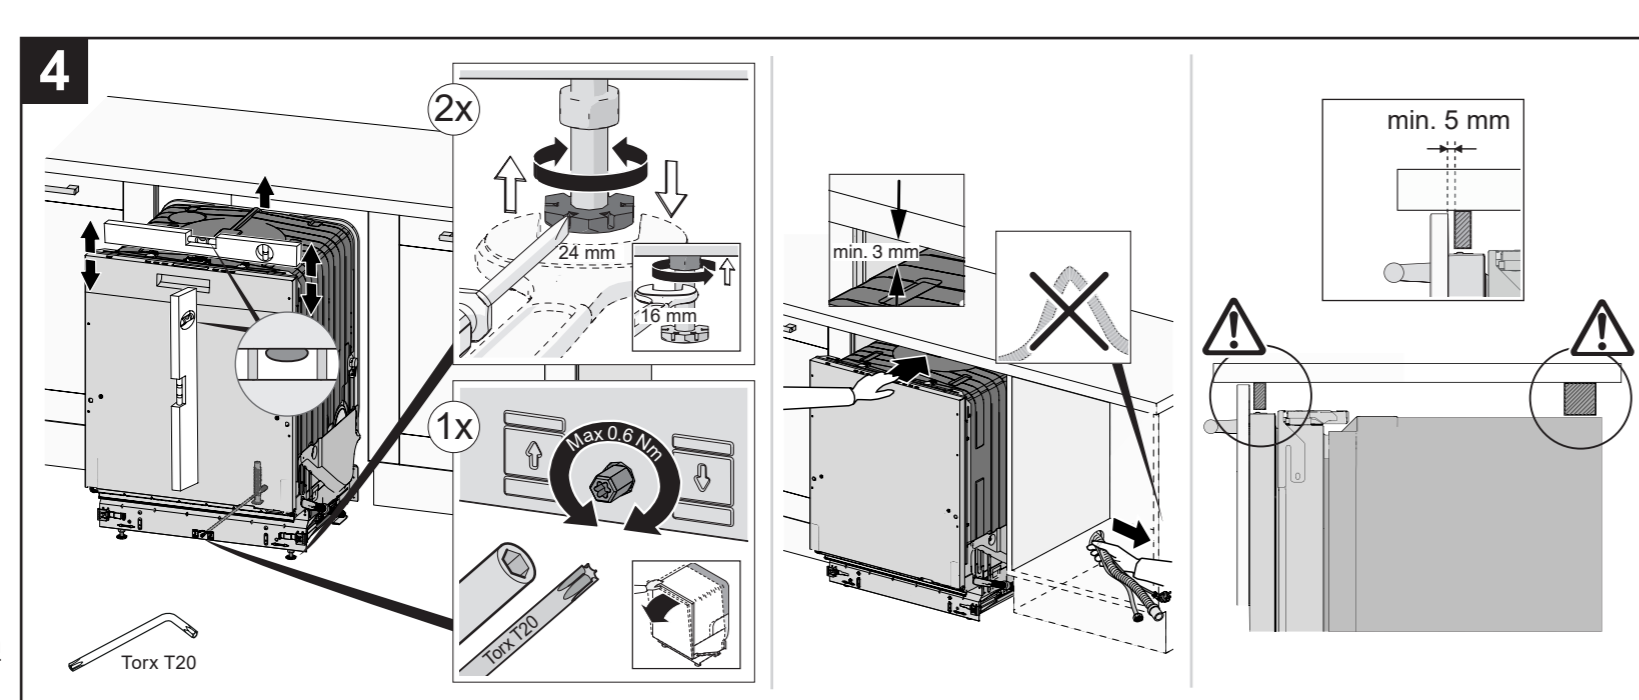

X mm

A

X mm

We reserve the right to make changes.