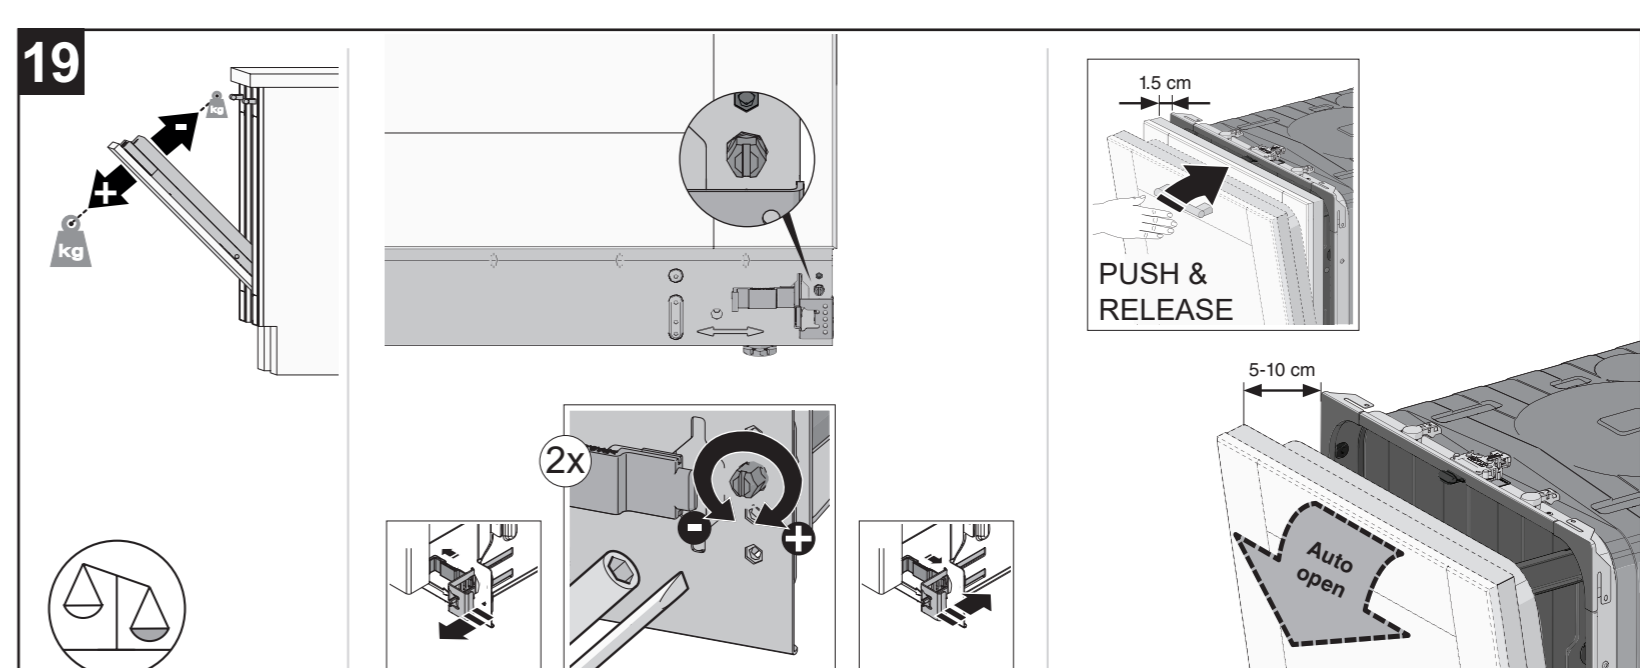

X mm

A

X mm

We reserve the right to make changes.