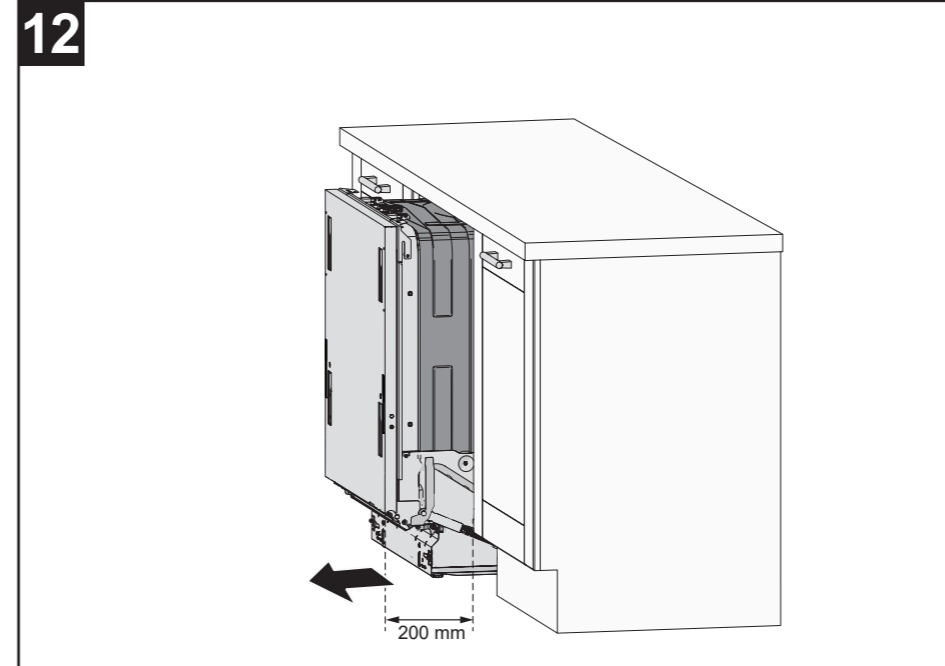

X mm

A

X mm

We reserve the right to make changes.