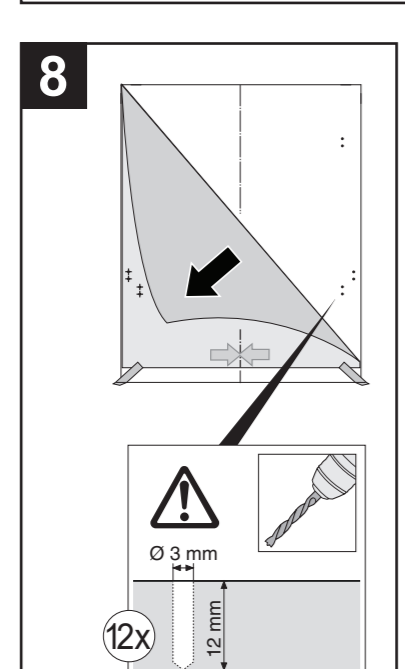

X mm

A

X mm

We reserve the right to make changes.