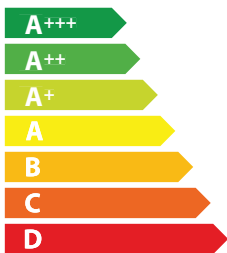

D

82

kWh/annum

ABCD **E** FG

A BCDEFG