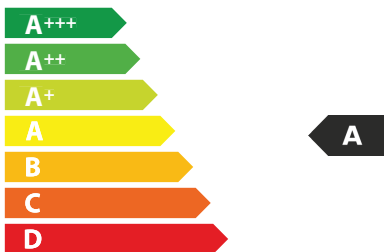

54

kWh/annum

A_{BCDEFG}

A_{BCDEFG}