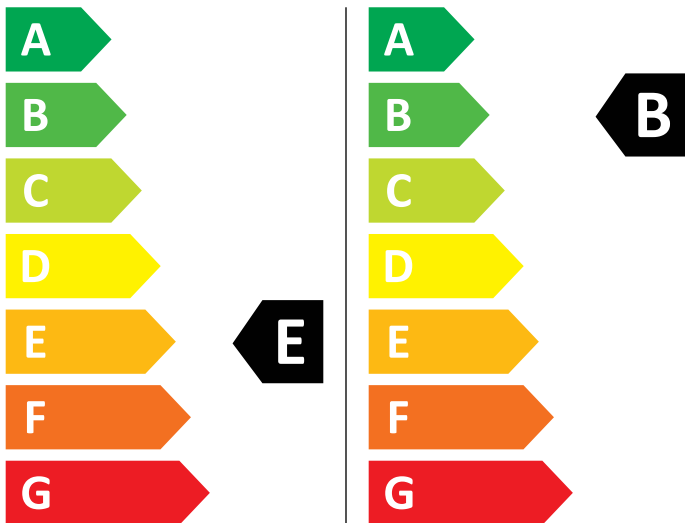

# ENERG

AEG

L7WBG047WC 914610203

Water consumption: 325 kWh/100

Water consumption: 52 kWh/100

5,0 kg

7,0 kg

67 L