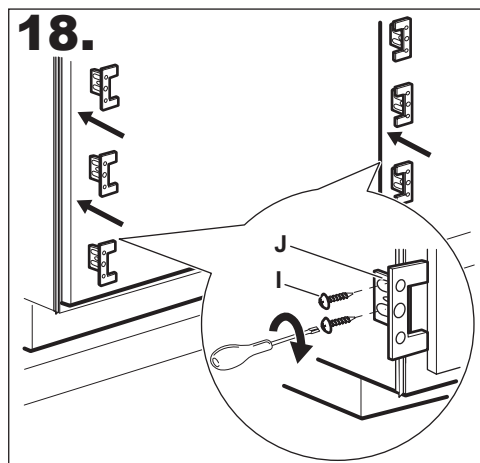

www.youtube.com/electrolux
www.youtube.com/aeg

"How to install your Fridge Cabinet Door on Door Column Installation"

Ø 2 mm

A 1 x

I 12 x

Ø3,5 - 13 mm

B 1 x

J 6 x

N 1 x

G 8 x

O 22 x

Ø3,9 - 13 mm

H 2 x

P 4 x

Ø3,9 - 16 mm

24.