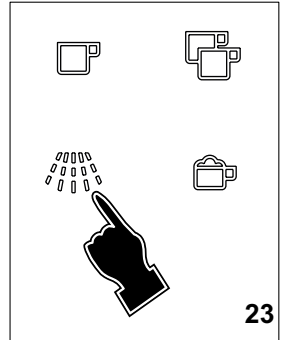

Quick Guide

Electrolux

COFFEE

CAPPUCCINO

TEA

electrolux.com/shop

5713240441_01_0219