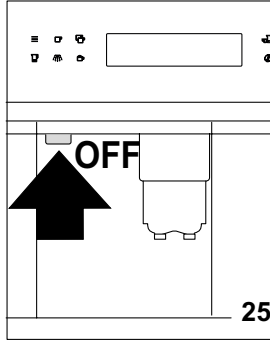

Quick Guide

Electrolux

COFFEE

CAPPUCCINO

TEA

electrolux.com/shop

5713240441_01_0219