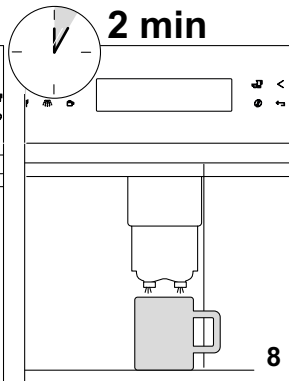

Quick Guide

Electrolux

COFFEE

CAPPUCCINO

TEA

electrolux.com/shop

5713240441_01_0219