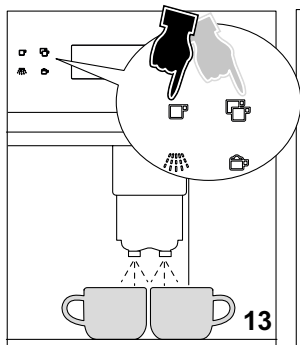

Quick Guide

Electrolux

COFFEE

CAPPUCCINO

TEA

electrolux.com/shop

5713240441_01_0219