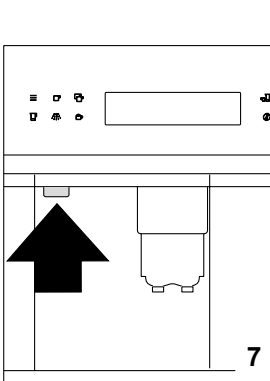

Quick Guide

Electrolux

COFFEE

CAPPUCCINO

TEA

electrolux.com/shop

5713240441_01_0219